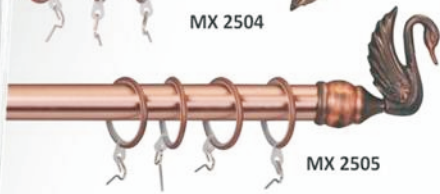

NEW MX 1911

Metallic Collection

1900 SERIES

MX 1903

MX 1909

MX 1904

MX 1902

• Brackets

NEW MX 1913

Colour Available

- SS Finish
- AB (Antique Brass)
- AC (Antique Copper)

Diameter Ø 19mm

Metallic Collection

2500 SERIES

Colour Available

- SS Finish
- AB (Antique Brass)
- AC (Antique Copper)

Diameter Ø 25mm

WS 1901

WS 1902

WS 1903

WS 1904

WS 1905

WS 1905

Woodee Collection