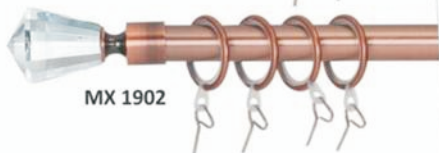

- CURTAIN RODS SERIES
 - MOTORISATION
 - BLINDS
-

MX 1901

MX 1902

MX 1903

AC

AB

MX 2501
SS

MX 2502

MX 2503

MX 2504

MX 1904

Crystal Collection

Colour Available

- SS Finish
- AB (Antique Brass)
- AC (Antique Copper)

Diameter Ø 19mm / 25mm

MX 01