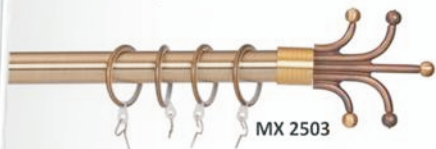

NEW MX 1911

Metallic Collection

1900 SERIES

MX 1903

MX 1909

MX 1904

MX 1902

• Brackets

NEW MX 1913

Colour Available

- SS Finish
- AB (Antique Brass)
- AC (Antique Copper)

Diameter Ø 19mm

Metallic Collection

2500 SERIES

Colour Available

- SS Finish
- AB (Antique Brass)
- AC (Antique Copper)

Diameter Ø 25mm

WS 1901

WS 1902

WS 1903

WS 1904

WS 1905

WS 1905

Woodee Collection