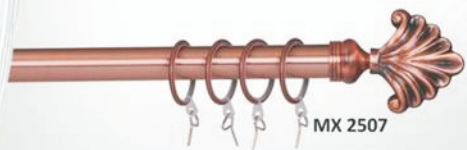

NEW MX 1911

Metallic Collection

1900 SERIES

MX 1903

MX 1909

MX 1904

MX 1902

• Brackets

NEW MX 1913

Colour Available

- SS Finish
- AB (Antique Brass)
- AC (Antique Copper)

Diameter Ø 19mm

Metallic Collection

2500 SERIES

Colour Available

- SS Finish
- AB (Antique Brass)
- AC (Antique Copper)

Diameter Ø 25mm

WS 1901

WS 1902

WS 1903

WS 1904

WS 1905

WS 1905

Woodee Collection