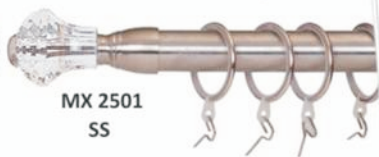

- CURTAIN RODS SERIES
 - MOTORISATION
 - BLINDS
-

MX 1901

MX 1902

MX 1903

AC

AB

MX 2501
SS

MX 2502

MX 2503

MX 2504

MX 1904

Crystal Collection

Colour Available

- SS Finish
- AB (Antique Brass)
- AC (Antique Copper)

Diameter Ø 19mm / 25mm

MX 01