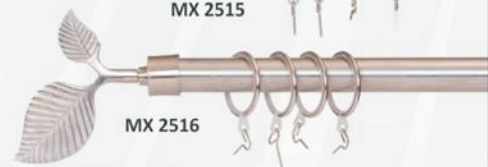

NEW MX 1911

Metallic Collection

1900 SERIES

MX 1903

MX 1909

MX 1904

MX 1902

• Brackets

NEW MX 1913

Colour Available

- SS Finish
- AB (Antique Brass)
- AC (Antique Copper)

Diameter Ø 19mm

Metallic Collection

2500 SERIES

Colour Available

- SS Finish
- AB (Antique Brass)
- AC (Antique Copper)

Diameter Ø 25mm

WS 1901

WS 1902

WS 1903

WS 1904

WS 1905

WS 1905

Woodee Collection