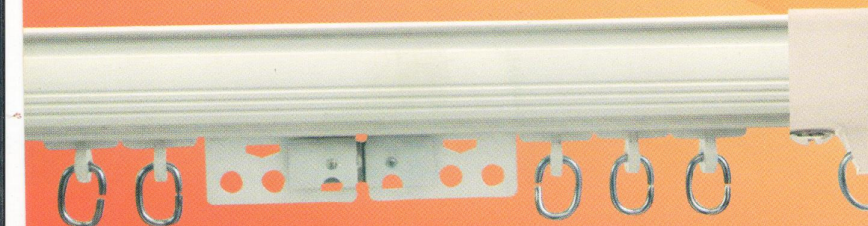

M-Track 500 Series

SPECIFICATIONS:
HEAVY WEIGHT CURTAIN
AVAILABLE COLOUR:
IVORY