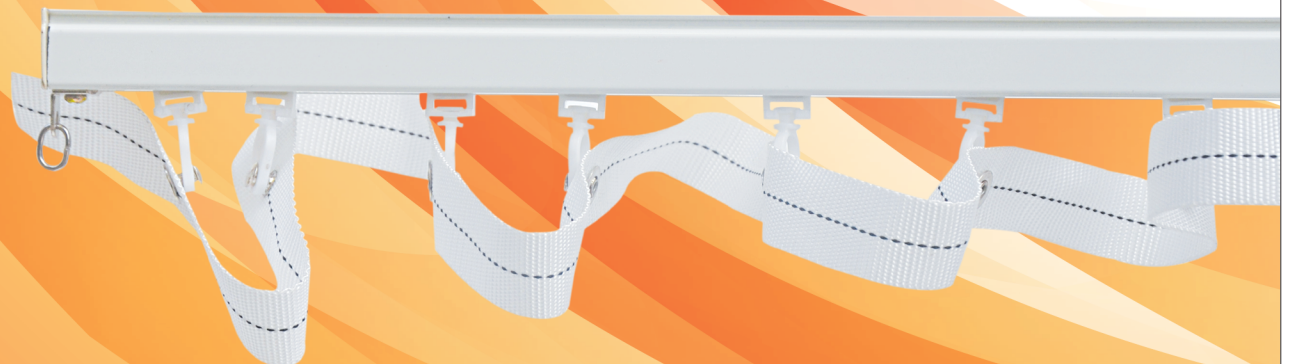

Ripple in M 700 Track- Slider

SPECIFICATIONS:
4" AND 6" HOOK RIPPLE TAPE

AVAILABLE COLOUR:
IVORY