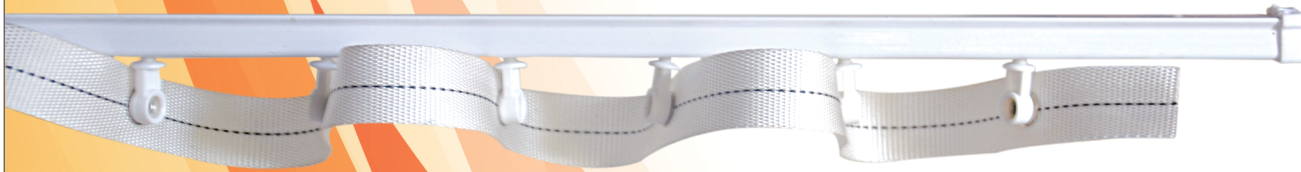

SPECIFICATIONS:
4" AND 6" SNAP RIPPLE TAPE

AVAILABLE COLOUR:
WHITE