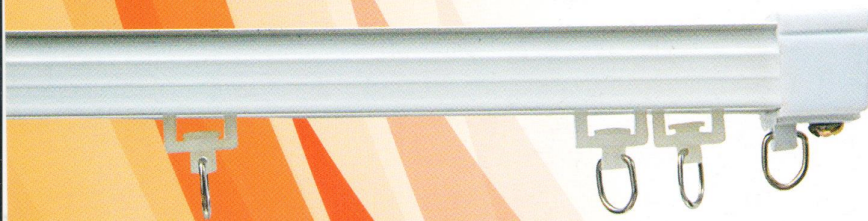

MATRIX INTERIORS PVT LTD
170/A, Hill Road, Baxubhai Mansion,
Bandra (W), Mumbai 400050. India.
T: 26409879, 2655 0353
F: +91-22-2655 7270
E: info@matrix-int.com

MATRIX®
THE CURTAINS & BLINDS SPECIALIST

www.matrix-int.com

CURTAIN TRACK SERIES

M-Track 100 Series

SPECIFICATIONS:
FOR LIGHT CURTAINS
AVAILABLE COLOUR:
WHITE