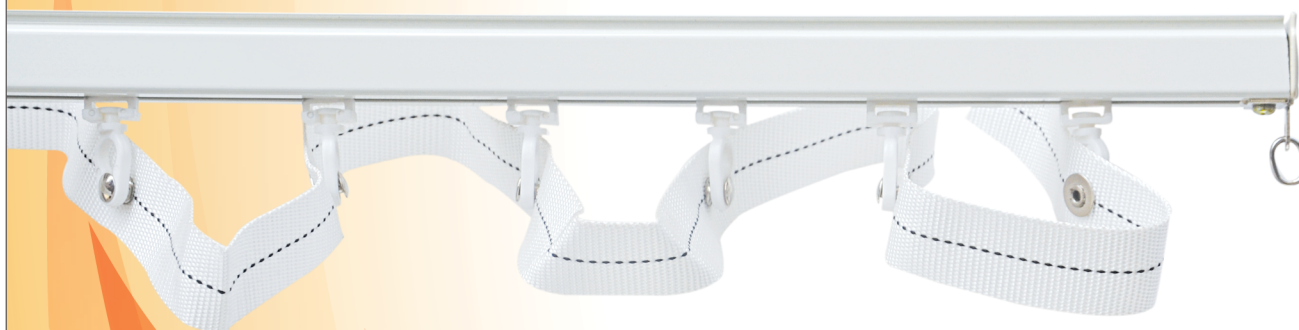

Ripple in M 700 Track -Glider (with Wheels)