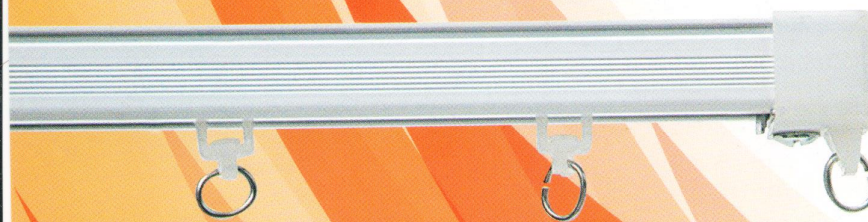

M-Track 200 Series

SPECIFICATIONS:
HEAVY WEIGHT CURTAIN
AVAILABLE COLOUR:
WHITE