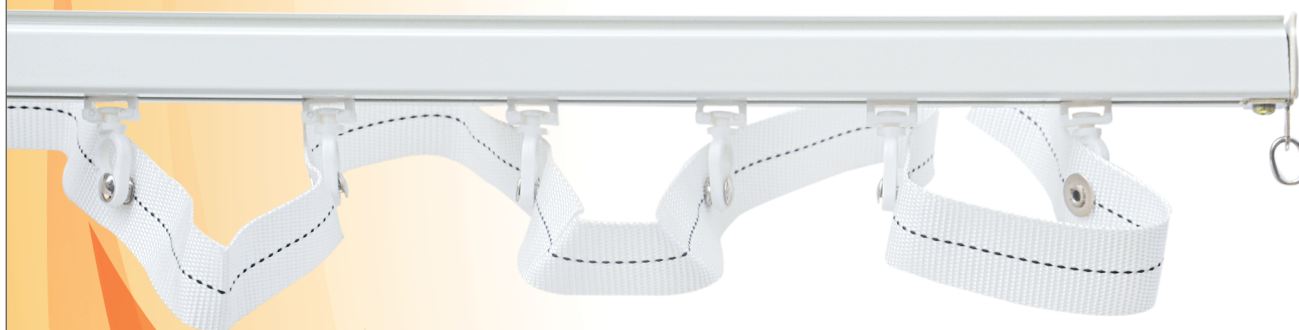

Ripple in M 700 Track -Glider (with Wheels)

SPECIFICATIONS:

4" AND 6" HOOK RIPPLE TAPE

AVAILABLE COLOUR:

IVORY